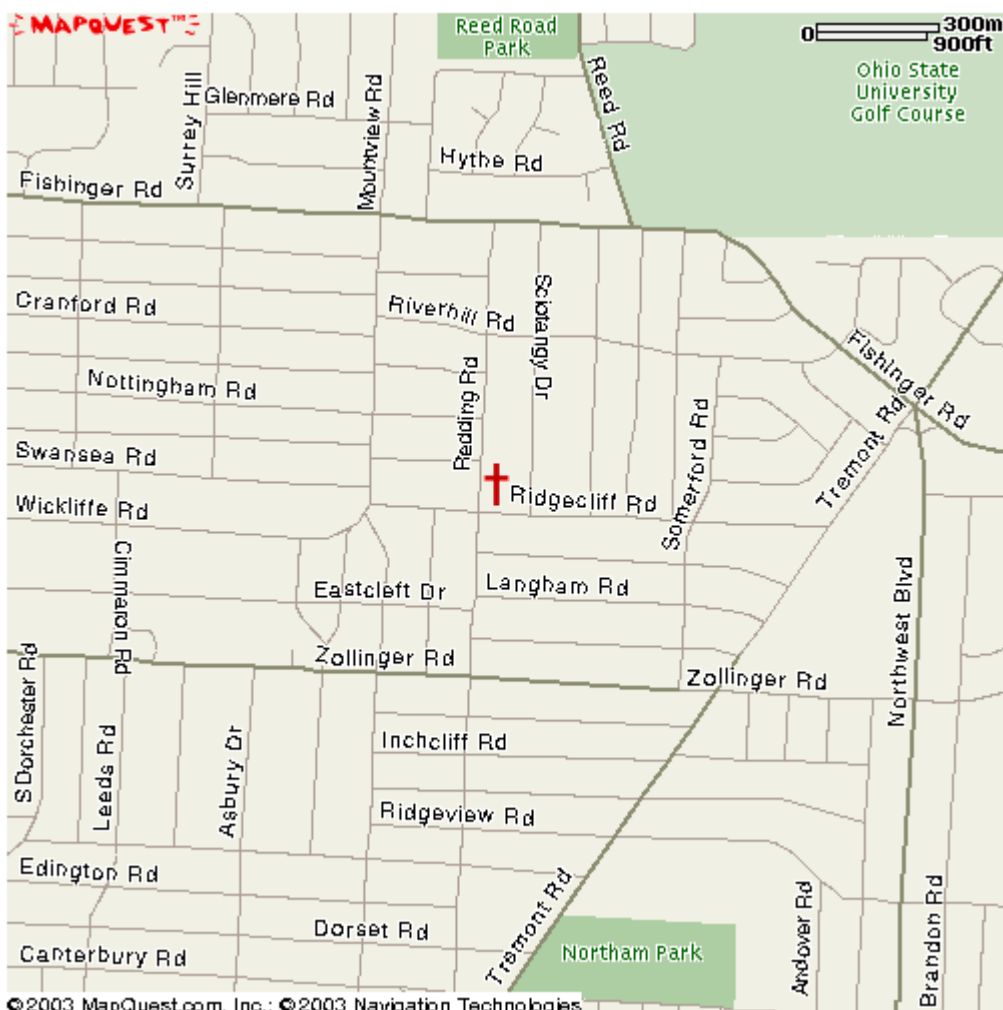

Covenant Presbyterian Church

Directions to Covenant

We are located in Upper Arlington, Ohio, at the northeast corner Redding Road and Ridgecliff Road.

From Fishinger Road, turn south on Redding and proceed about two long blocks to Ridgecliff. The church will be on the left side, and one of the entrances to the parking lot is just north of Ridgecliff Road.

Map by Mapquest.com

Covenant Presbyterian Church
2070 Ridgecliff Road
Columbus, OH 43221
(614)451-6677